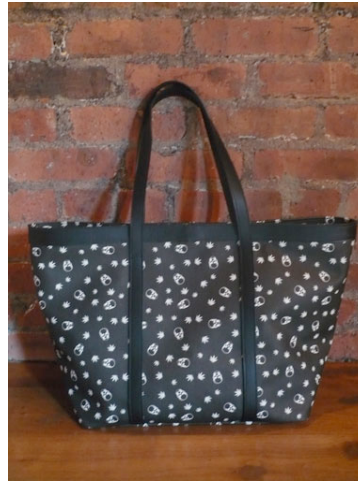

6

STYLE : ACT02A
COLOR : BLK/GRY
DESCRIPTION1 : WALLET
SIZE : O/S
PRICE : 652.50
REMARK : HI, WEB JUN JUL

(J)

(E)

WALLET LONG WITH ZIP WITH HOOK, COMES WITH BOX, 1 ZIPPED COIN
PKT, 6 CARD SLITS, AVAILABLE IN TWO COLOR WAYS

7

STYLE : CAP8
COLOR : BLK
DESCRIPTION1 : HAT
SIZE : O/S
PRICE : 174.00
REMARK : HI, WEB JUN JUL

(J)

(E)

LEATHER SKULL WAPPEN CAP, SKULL EMBLEM AT TOP, 100COTTON
100LEATHER, NEW DESIGN

8

STYLE : ACI09
COLOR : BLK/WHT
DESCRIPTION1 : TOTE BAG
SIZE : O/S
PRICE : 809.10
REMARK : HI, WEB JUN JUL

(J)

(E)

100COW LEATHER, SIGNATURE SKULL AND LEAF MONOGRAM, CAMPUS
BASE, VINYL COATED(SAME AS LOUIS VUITTON), STRAP LEATHER,
AVAILABLE IN 2 COLOR WAYS

9

STYLE : ACI09
COLOR : BLK/GRY
DESCRIPTION1 : TOTE BAG
SIZE : O/S
PRICE : 809.10
REMARK : HI, WEB JUN JUL