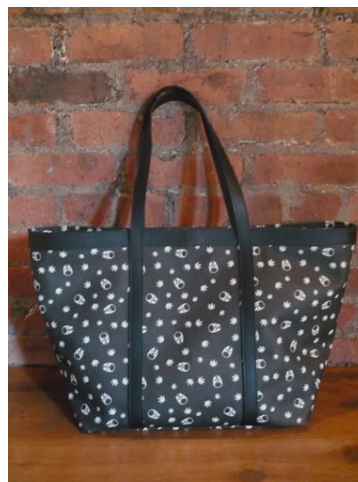

9

STYLE : ACI09
COLOR : BLK/GRY
DESCRIPTION1 : TOTE BAG
SIZE : O/S
PRICE : 809.10
REMARK : HI, WEB JUN JUL

(J)

(E)

100COW LEATHER, SIGNATURE SKULL AND LEAF MONOGRAM, CAMPUS
BASE, VINYL COATED(SAME AS LOUIS VUITTON), STRAP LEATHER,
AVAILABLE IN 2 COLOR WAYS