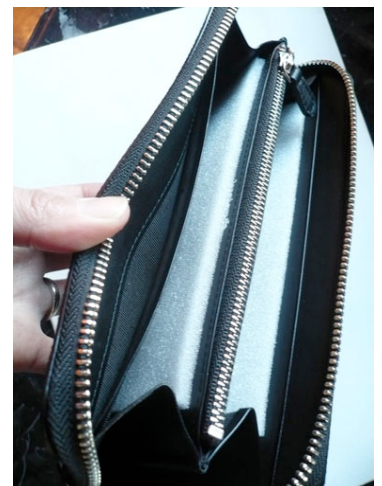

3

STYLE : ACT01A
COLOR : BLK/WHT
DESCRIPTION1 : WALLET
SIZE : O/S
PRICE : 652.50
REMARK : HI, WEB JUN JUL

(J)

(E)

WALLET LONG WITH ZIP WITH BOOK, COMES WITH BOX, ZIP AROUND, FOR MEN AND WOMEN, ONE COIN ZIPPED PKT, 12 CARD SLITS, AVAILABLE IN 2 COLOR WAYS