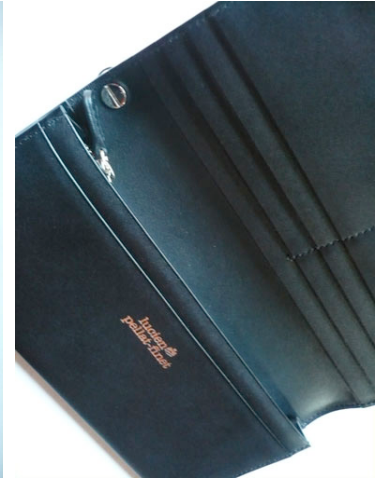

4

STYLE : ACT01A
COLOR : BLK/GRY
DESCRIPTION1 : WALLET
SIZE : O/S
PRICE : 652.50
REMARK : HI, WEB JUN JUL

(J)

(E)

WALLET LONG WITH ZIP WITH BOOK, COMES WITH BOX. ZIP AROUND,
FOR MEN AND WOMEN, ONE COIN ZIPPED PKT, 12 CARD SLITS,
AVAILABLE IN 2 COLOR WAYS

5

STYLE : ACT02A
COLOR : BLK/WHT
DESCRIPTION1 : WALLET
SIZE : O/S
PRICE : 652.50
REMARK : HI, WEB JUN JUL

(J)

(E)

WALLET LONG WITH ZIP WITH HOOK, COMES WITH BOX, 1 ZIPPED COIN
PKT, 6 CARD SLITS, AVAILABLE IN TWO COLOR WAYS

6

STYLE : ACT02A
COLOR : BLK/GRY
DESCRIPTION1 : WALLET
SIZE : O/S
PRICE : 652.50
REMARK : HI, WEB JUN JUL

(J)

(E)

WALLET LONG WITH ZIP WITH HOOK, COMES WITH BOX, 1 ZIPPED COIN
PKT, 6 CARD SLITS, AVAILABLE IN TWO COLOR WAYS