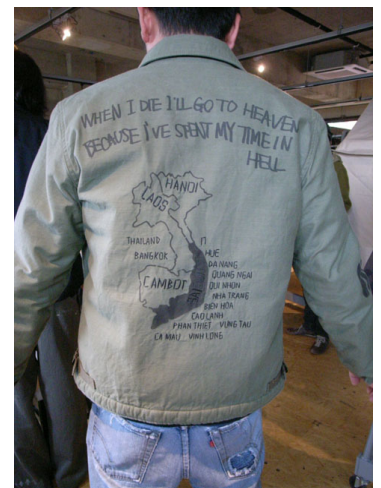

3

STYLE : BL11
COLOR : KHA
DESCRIPTION1 : WRITING JKT
SIZE : 40
PRICE : 700.00
REMARK : JUN - SEP

(J)

(E)

COTTON BLOUSON BY N.HOLLYWOOD. SHEARLING LINER MILITARY JACKET WITH VIETNAM WAR THEME MESSAGE.