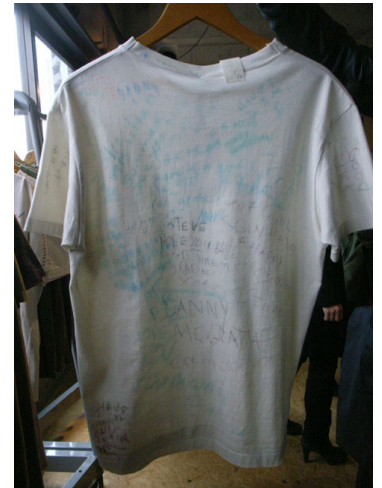

17

STYLE : CS16
COLOR : WHT
DESCRIPTION1 : WRITING TEE
SIZE : 38 40
PRICE : 196.00
REMARK : JUN - SEP

(J)

(E)

COTTON SHORT SLEEVE TEE BY N.HOLLYWOOD. SCRABBLED THEME ALL OVER.