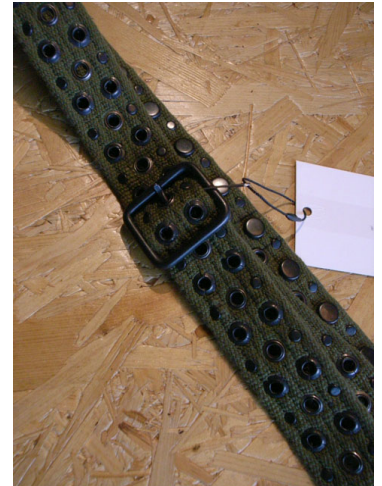

(J)

(E)

COMBAT BOOTS BY N.HOLLYWOOD. COW LEATHER AND NYLON. PERFECT FOR BOOTS-IN STYLE.

19

STYLE : AC20  
COLOR : KHAKI  
DESCRIPTION1 : BELT  
SIZE : F  
PRICE : 252.00  
REMARK : JUN - SEP

(J)

(E)

MILITARY THEME BELT BY N.HOLLYWOOD. ONE SIZE FITS ALL.