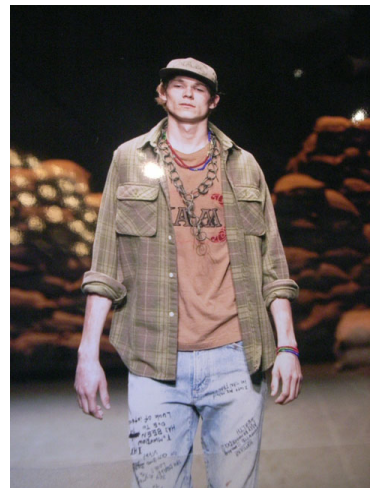

6

STYLE : SH03
COLOR : KH/BLK
DESCRIPTION1 : FLANNEL SHIRT
SIZE : 36 38 40
PRICE : 266.00
REMARK : JUN - SEP

(J)

(E)

COTTON FLANNEL SHIRT BY N.HOLLYWOOD. MILITARY THEME PLAID PATTERN. AVAILABLE IN KHAKI AND PINK.