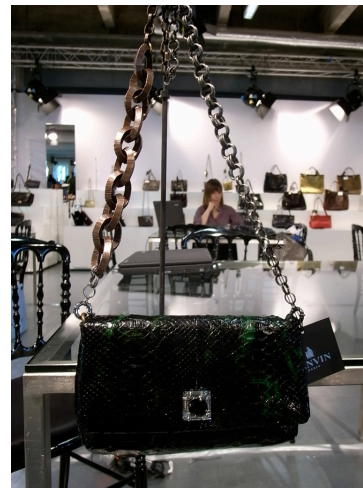

6

STYLE : AWOSNAPONC4B
COLOR : GREEN
DESCRIPTION1 :
SIZE : ONE SIZE
PRICE : 1,990.00
REMARK : HI, WEB 8/1-9/30

(J)

(E)

PYTHON HAND BAG BY LANVIN, GREEN AND BLACK GRADATION, CRYSTALIZED BUTTON