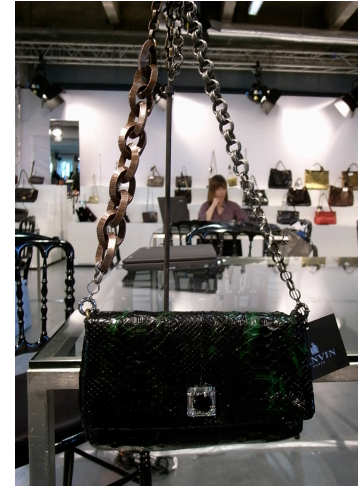

8

STYLE : AW0Z1RCHACAB

COLOR : BRONZE

DESCRIPTION 1 :

SIZE : ONE SIZE

PRICE : 955.00

REMARK : HI, WEB 8/1-9/30

(J)

(E)

LANVIN POP BAG, POCLETTE, SIGNATURE CLICK OPENER, AVAILABLE IN METALIC SILVER AND BRONZE