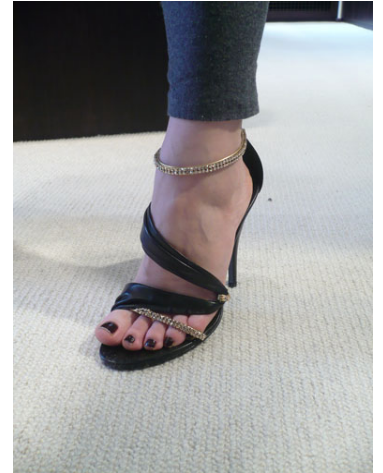

ACCESSORY & SHOES

1

STYLE : #REF!

COLOR : BLK

DESCRIPTION 1 : CRYSTALIZED RIBBON HEEL

SIZE : PRICE TBA. 35/,36/,37,37/,38,39,40,41

PRICE :

REMARK : 7/15-9/15

(J)

(E)

*YODA'S PICKS. 11CM HEEL, SWAROVSKI STONED RIBBON DETAIL, THIN SATIN STRAPS, ZIPPER AT BACK

2

STYLE : #REF!

COLOR : BLK

DESCRIPTION 1 : HEEL SANDAL

SIZE : 36,36/,37,37/,38,39,40,41

PRICE : 925.00

REMARK : 7/15-9/15

(J)

(E)

*YODA'S PICKS. BLK SMOOTH LEATHER AND SWAROVSKI CRYSTAL STRAPS, ELEGANT SANDAL THAT CAN BE WORN DAILY, ZIPPER AT BACK

3

STYLE : #REF!

COLOR :