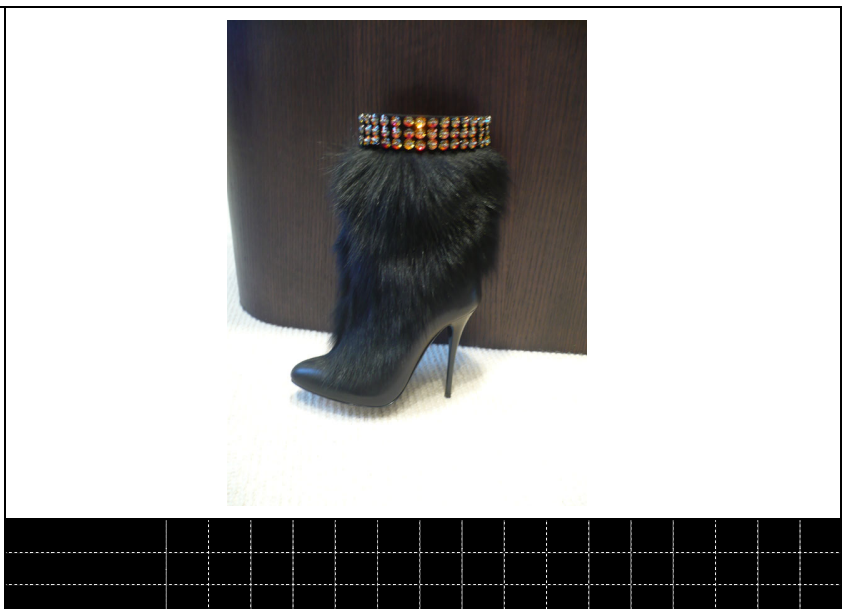

ACCESSORY & SHOES

1

STYLE : 108017
 COLOR : BWN
 DESCRIPTION1 : SUEDE KNEE HIGH BOOTS
 SIZE : 35 36 37 38 39 40
 PRICE : 895.00
 REMARK : HI/NY/WEB, JUN/JUL

(J)

(E)

*AR EXCLUSIVE COLOR WAY. DEEP BROWN SUEDE KNEE HIGH BOOTS, NAPPA LEATHER INSIDE TO SHOW WHEN HOLDED AT TOP, BRAND LOGO EMBOSSED , ELEGANT AND TRENDY BOOTS TO WEAR EVERYDAY

2

STYLE : 107036
 COLOR : BLK
 DESCRIPTION1 : MINK FUR BOOTS
 SIZE : 35 36 37 38
 PRICE : 1,895.00
 REMARK : HI/WEB, JUN/JUL

(J)

(E)

SHORT BOOTS WITH GORGEOUS MINK FUR AND MULTI-COLORED SWAROVSKI STONES, RUSSIAN THEME, A SPECIAL PIECE OF THE SEASON, (PLEASE RECOMMEND AND LET CUSTOMER TO TRY ON!)

3

STYLE : 108058
 COLOR : KHAKI
 DESCRIPTION1 : SHORT BOOTS
 SIZE : 35 36 37 38 39 40
 PRICE : 995.00
 REMARK : HI/NY/WEB, JUN/JUL

(J)

(E)

*YODA'S PICKS. SIMPLE SHORT BOOTS WITH WESTERN DETAIL, EASY PIECE TO WEAR EVERYDAY WITH PANITS/DENIM/LEGGINGS, REFLECT THE SEASON'S ARMY TREND

4

STYLE : I08064

COLOR : BRW

DESCRIPTION1 : KNEE HIGH BOOTS

SIZE : 35 36 37 38 40

PRICE : 1,075.00

REMARK : HI/WEB, JUN/JUL

(J)