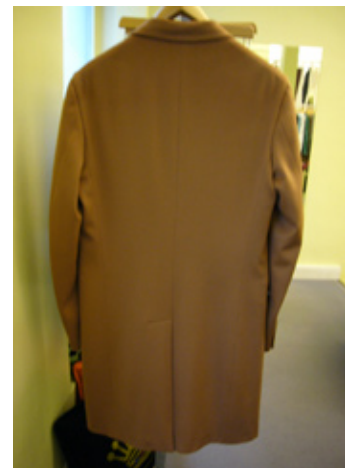

#3

1. STYLE: RAW07/3300
2. COLOR: black/white
3. SIZE: S, M, L
4. PRICE: \$2500
5. DESCRIPTION: skull snake

#4

1. STYLE: RAW07/3311
2. COLOR: black
3. SIZE: M, L
4. PRICE: \$2583
5. DESCRIPTION: crown

#5

1. STYLE: AT7A6H
2. COLOR: grey/ice white, black/grey
3. SIZE: M
4. PRICE: \$4513
5. DESCRIPTION: coat

#6

1. STYLE: ORH 582
2. COLOR: ganja, white
3. SIZE: XS, S, M, L
4. PRICE: \$430
5. DESCRIPTION: polo hemp

#7

1. STYLE: MIC04H
2. COLOR: camel, black
3. SIZE: S, M
4. PRICE: \$2563
5. DESCRIPTION: coat

#8

1. STYLE: AF33
2. COLOR: gray/black
3. SIZE: S, M
4. PRICE: \$1904
5. DESCRIPTION: skull zip sweater

#1

1. STYLE: AT685F
2. COLOR: black
3. SIZE: S, M
4. PRICE: \$3142
5. DESCRIPTION: hemp braded jacket