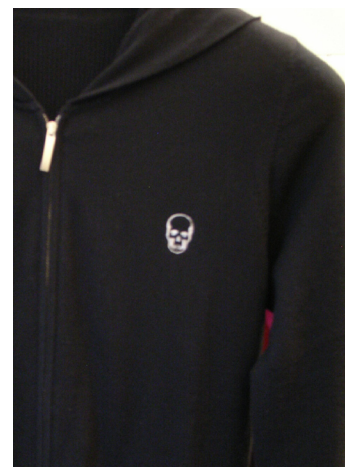

#3

1. STYLE: NEW
2. COLOR: BLACK
3. SIZE: S, M
4. PRICE: \$2582
5. DESCRIPTION: CARDIGAN BLACK
SKULL SEQUIN

#4

1. STYLE: HL8226
2. COLOR: DERBY GREY
3. SIZE: XS, S
4. PRICE: \$5314
5. DESCRIPTION: NS DRESS

#5

1. STYLE: AT811P
2. COLOR: BRUME/ WHITE
3. SIZE: XS, S, M
4. PRICE: \$1695
5. DESCRIPTION: SKULL ALLOVER

#6

1. STYLE: AT813F
2. COLOR: WHITE/BRUME
3. SIZE: S
4. PRICE: \$1695
5. DESCRIPTION: HEMP ALLOVER

#7

1. STYLE: UE04F
2. COLOR: BRUME, BLACK
3. SIZE: XS, S, M
4. PRICE: \$610
5. DESCRIPTION: HOOD + HEMP, HOOD + HEMP

#8

1. STYLE: EVF128
2. COLOR: BLACK
3. SIZE: S, M
4. PRICE: \$427
5. DESCRIPTION: 4 SKULL

#9

1. STYLE: YMP28F
2. COLOR: DERBY GREY
3. SIZE: XS
4. PRICE: \$2688
5. DESCRIPTION: CAMO + SKULL + HOOD, CAMO + HEMP + HOOD

#10

1. STYLE: TF8302
2. COLOR:
3. SIZE: XS, S
4. PRICE: \$460
5. DESCRIPTION: BIKINI