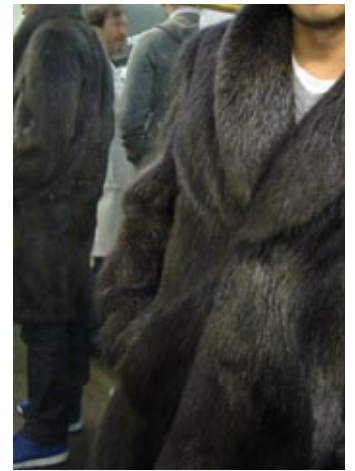

#1

1. STYLE: 14/ 28AA008/REPLICA
2. COLOR: natural
3. SIZE: 48
4. PRICE: \$5395
5. DESCRIPTION: coat, nutria

#2

1. STYLE: 14/ 28AM024/REPLICA
2. COLOR: cognac, black
3. SIZE: 44, 46, 48
4. PRICE: \$2245
5. DESCRIPTION: leather jacket, kalfskin

#3

1. STYLE: 14/ 28HA027
2. COLOR: champagne, blue navy
3. SIZE: S, M, L
4. PRICE: \$445
5. DESCRIPTION: fancy, sweater, 100% wool

#4

1. STYLE: 14/ 28DL018
2. COLOR: bordeaux
3. SIZE: I, II, III
4. PRICE: \$425
5. DESCRIPTION: slim shirt, 100% cotton